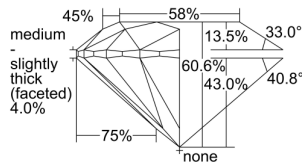

GIA®

FACSIMILE

GIA REPORT

1499891105

Verify this report at GIA.edu

GIA NATURAL DIAMOND DOSSIER®

July 11, 2024
GIA Report Number 1499891105
Shape and Cutting Style ..... Round Brilliant
Measurements ..... 4.46 - 4.50 x 2.72 mm

GRADING RESULTS

Carat Weight ..... 0.33 carat
Color Grade ..... G
Clarity Grade S11
Cut Grade ..... Excellent

ADDITIONAL GRADING INFORMATION

Polish ..... Excellent
Symmetry ..... Excellent
Fluorescence ..... None
Clarity Characteristics ..... Crystal, Cloud
Inscription(s): GIA 1499891105

PROPORTIONS

GRADING SCALES

GIA COLOR SCALE

COLORLESS	D
	E
	F
	G
	H
	I
	J
NEAR COLORLESS	K
	L
Faint	M
	N
	O
	P
	Q
	R
	S
	T
	U
	V
	W
	X
	Y
Light	Z

GIA CLARITY SCALE

FLAWLESS	VERY VERY SLIGHTLY INCLUDED	VVS₁	
			VVS₂
INTERNALLY FLAWLESS	VERY SLIGHTLY INCLUDED	VS₁	
		VS₂	
SLIGHTLY INCLUDED	SLIGHTLY INCLUDED	SI₁	
		SI₂	
INCLUDED	INCLUDED	I₁	
		I₂	
		I₃	

GIA CUT SCALE

EXCELLENT	VERY GOOD	GOOD	FAIR	POOR