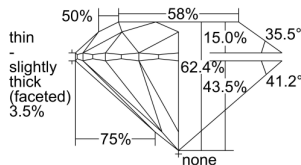

GIA®

FACSIMILE

GIA REPORT 1499891730

Verify this report at GIA.edu

GIA NATURAL DIAMOND DOSSIER®

July 10, 2024
GIA Report Number 1499891730
Shape and Cutting Style ..... Round Brilliant
Measurements ..... 5.25 - 5.29 x 3.29 mm

GRADING RESULTS

Carat Weight ..... 0.56 carat
Color Grade ..... E
Clarity Grade SI2
Cut Grade ..... Excellent

ADDITIONAL GRADING INFORMATION

Polish ..... Excellent
Symmetry ..... Excellent
Fluorescence ..... Medium Blue
Clarity Characteristics ..... Cloud, Crystal
Inscription(s): GIA 1499891730

PROPORTIONS

Profile to actual proportions