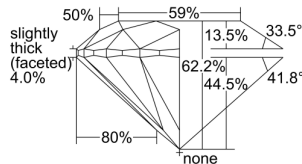

GIA®

FACSIMILE

GIA REPORT 1499898341

Verify this report at GIA.edu

GIA NATURAL DIAMOND DOSSIER®

July 12, 2024
GIA Report Number 1499898341
Shape and Cutting Style ..... Round Brilliant
Measurements ..... 4.71 - 4.73 x 2.93 mm

GRADING RESULTS

Carat Weight ..... 0.40 carat
Color Grade ..... H
Clarity Grade VS1
Cut Grade ..... Excellent

ADDITIONAL GRADING INFORMATION

Polish ..... Excellent
Symmetry ..... Excellent
Fluorescence ..... Faint
Clarity Characteristics ..... Crystal, Cloud
Inscription(s): GIA 1499898341

PROPORTIONS

Profile to actual proportions

GRADING SCALES

GIA COLOR SCALE	GIA CLARITY SCALE	GIA CUT SCALE	
D	FLAWLESS	EXCELLENT	
E	INTERNALLY FLAWLESS		
F		VVS₁	VERY GOOD
G	VVS₂		
H	VS₁	GOOD	
I	VS₂		
J	SI₁	FAIR	
K	SI₂		
L	I₁	POOR	
M			
N			
O	I₂		
P			
Q	I₃		
R			
S			
T			
U			
V			
W			
X			
Y			
Z