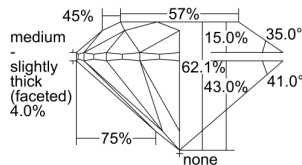

GIA®

FACSIMILE

GIA REPORT 1499898856

Verify this report at GIA.edu

GIA NATURAL DIAMOND DOSSIER®

July 11, 2024
GIA Report Number 1499898856
Shape and Cutting Style ..... Round Brilliant
Measurements ..... 4.43 - 4.45 x 2.76 mm

GRADING RESULTS

Carat Weight ..... 0.33 carat
Color Grade ..... E
Clarity Grade VS2
Cut Grade ..... Excellent

ADDITIONAL GRADING INFORMATION

Polish ..... Excellent
Symmetry ..... Excellent
Fluorescence ..... None
Clarity Characteristics ..... Crystal, Cloud
Inscription(s): GIA 1499898856

PROPORTIONS

Profile to actual proportions

GRADING SCALES

GIA COLOR SCALE	GIA CLARITY SCALE	GIA CUT SCALE	
D	FLAWLESS	EXCELLENT	
E	INTERNALLY FLAWLESS		
F		VVS₁	VERY GOOD
G	VVS₂		
H	VS₁	GOOD	
I	VS₂		
J	SI₁	FAIR	
K	SI₂		
L	I₁	POOR	
M	I₂		
N	I₃		
O			
P			
Q			
R			
S			
T			
U			
V			
W			
X			
Y			
Z