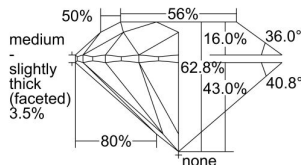

GIA®

FACSIMILE

GIA REPORT 1499908456

Verify this report at GIA.edu

GIA NATURAL DIAMOND DOSSIER®

July 12, 2024
GIA Report Number **1499908456**
Shape and Cutting Style ..... **Round Brilliant**
Measurements ..... **5.04 - 5.07 x 3.17 mm**

GRADING RESULTS

Carat Weight ..... **0.50 carat**
Color Grade ..... **G**
Clarity Grade **VVS2**
Cut Grade ..... **Excellent**

ADDITIONAL GRADING INFORMATION

Polish ..... **Excellent**
Symmetry ..... **Excellent**
Fluorescence ..... **None**
Clarity Characteristics ..... **Pinpoint**
Inscription(s): **GIA 1499908456**

PROPORTIONS

Profile to actual proportions

GRADING SCALES

GIA COLOR SCALE

COLORLESS	D
	E
	F
	G
	H
	I
	J
NEAR COLORLESS	K
	L
	M
Faint	N
	O
	P
	Q
	R
	S
	T
	U
	V
	W
	X
	Y
Light	Z

GIA CLARITY SCALE

FLAWLESS	VERY VERY SLIGHTLY INCLUDED	VVS₁	VVS₂	VS₁	VS₂	SI₁	SI₂	I₁	I₂	I₃	
											VERY SLIGHTLY INCLUDED
INTERNALLY FLAWLESS	VERY SLIGHTLY INCLUDED										

GIA CUT SCALE

EXCELLENT
VERY GOOD
GOOD
FAIR
POOR