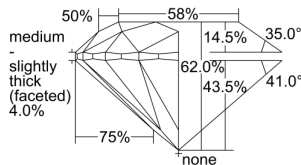

GIA®

FACSIMILE

GIA REPORT 1499910829

Verify this report at GIA.edu

GIA NATURAL DIAMOND DOSSIER®

July 12, 2024
GIA Report Number 1499910829
Shape and Cutting Style ..... Round Brilliant
Measurements ..... 5.41 - 5.44 x 3.36 mm

GRADING RESULTS

Carat Weight ..... 0.61 carat
Color Grade ..... G
Clarity Grade VS2
Cut Grade ..... Excellent

ADDITIONAL GRADING INFORMATION

Polish ..... Excellent
Symmetry ..... Excellent
Fluorescence ..... None
Clarity Characteristics ..... Cloud
Inscription(s): GIA 1499910829

PROPORTIONS

Profile to actual proportions

GRADING SCALES

GIA COLOR SCALE	GIA CLARITY SCALE	GIA CUT SCALE	
D	FLAWLESS	EXCELLENT	
E	INTERNALLY FLAWLESS		
F		VVS₁	VERY GOOD
G	VVS₂		
H	VS₁	GOOD	
I	VS₂		
J	SI₁	FAIR	
K	SI₂		
L	I₁	POOR	
M	I₂		
N	I₃		
O			
P			
Q			
R			
S			
T			
U			
V			
W			
X			
Y			
Z