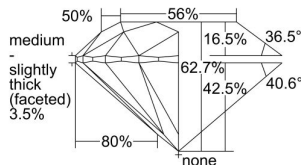

GIA®

FACSIMILE

GIA REPORT 1499911291

Verify this report at GIA.edu

GIA NATURAL DIAMOND DOSSIER®

July 15, 2024
GIA Report Number 1499911291
Shape and Cutting Style ..... Round Brilliant
Measurements ..... 4.38 - 4.41 x 2.75 mm

GRADING RESULTS

Carat Weight ..... 0.32 carat
Color Grade ..... D
Clarity Grade VS1
Cut Grade ..... Excellent

ADDITIONAL GRADING INFORMATION

Polish ..... Excellent
Symmetry ..... Excellent
Fluorescence ..... Faint
Clarity Characteristics ..... Feather, Cloud, Pinpoint
Inscription(s): GIA 1499911291

PROPORTIONS

Profile to actual proportions