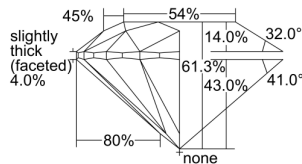

GIA®

FACSIMILE

GIA REPORT 1499918641

Verify this report at GIA.edu

GIA NATURAL DIAMOND DOSSIER®

July 16, 2024
GIA Report Number 1499918641
Shape and Cutting Style ..... Round Brilliant
Measurements ..... 5.03 - 5.04 x 3.09 mm

GRADING RESULTS

Carat Weight ..... 0.47 carat
Color Grade ..... G
Clarity Grade VS1
Cut Grade ..... Excellent

ADDITIONAL GRADING INFORMATION

Polish ..... Excellent
Symmetry ..... Excellent
Fluorescence ..... None
Clarity Characteristics ..... Cloud, Knot
Inscription(s): GIA 1499918641

PROPORTIONS

Profile to actual proportions

GRADING SCALES

GIA COLOR SCALE	GIA CLARITY SCALE	GIA CUT SCALE	
D	FLAWLESS	EXCELLENT	
E	INTERNALLY FLAWLESS		
F		VVS₁	VERY GOOD
G	VVS₂		
H	VS₁	GOOD	
I	VS₂		
J	SI₁	FAIR	
K	SI₂		
L	I₁	POOR	
M	I₂		
N	I₃		
O			
P			
Q			
R			
S			
T			
U			
V			
W			
X			
Y			
Z