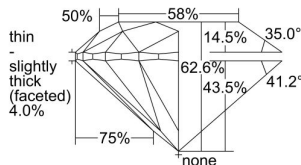

GIA®

FACSIMILE

GIA REPORT 1499921449

Verify this report at GIA.edu

GIA NATURAL DIAMOND DOSSIER®

July 17, 2024
GIA Report Number 1499921449
Shape and Cutting Style ..... Round Brilliant
Measurements ..... 5.04 - 5.07 x 3.16 mm

GRADING RESULTS

Carat Weight ..... 0.50 carat
Color Grade I
Clarity Grade VS2
Cut Grade ..... Excellent

ADDITIONAL GRADING INFORMATION

Polish ..... Excellent
Symmetry ..... Excellent
Fluorescence ..... Faint
Clarity Characteristics..... Feather, Crystal, Cloud
Inscription(s): GIA 1499921449

PROPORTIONS

Profile to actual proportions