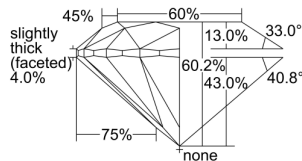

GIA®

FACSIMILE

GIA REPORT 1499924434

Verify this report at GIA.edu

GIA NATURAL DIAMOND DOSSIER®

July 16, 2024
GIA Report Number 1499924434
Shape and Cutting Style ..... Round Brilliant
Measurements ..... 5.79 - 5.81 x 3.49 mm

GRADING RESULTS

Carat Weight ..... 0.72 carat
Color Grade I
Clarity Grade VS1
Cut Grade ..... Excellent

ADDITIONAL GRADING INFORMATION

Polish ..... Excellent
Symmetry ..... Excellent
Fluorescence ..... None
Clarity Characteristics..... Crystal, Cloud, Feather
Inscription(s): GIA 1499924434

PROPORTIONS

Profile to actual proportions

GRADING SCALES

GIA COLOR SCALE	GIA CLARITY SCALE	GIA CUT SCALE	
D	FLAWLESS	EXCELLENT	
E	INTERNALLY FLAWLESS		
F		VVS₁	VERY GOOD
G	VVS₂		
H	VS₁	GOOD	
I	VS₂		
J	SI₁	FAIR	
K	SI₂		
L	I₁	POOR	
M	I₂		
N	I₃		
O			
P			
Q			
R			
S			
T			
U			
V			
W			
X			
Y			
Z