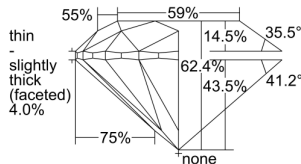

GIA®

FACSIMILE

GIA REPORT 1499924734

Verify this report at GIA.edu

GIA NATURAL DIAMOND DOSSIER®

July 16, 2024
GIA Report Number 1499924734
Shape and Cutting Style ..... Round Brilliant
Measurements ..... 4.25 - 4.28 x 2.66 mm

GRADING RESULTS

Carat Weight ..... 0.30 carat
Color Grade ..... F
Clarity Grade S11
Cut Grade ..... Excellent

ADDITIONAL GRADING INFORMATION

Polish ..... Very Good
Symmetry ..... Very Good
Fluorescence ..... None
Clarity Characteristics ..... Crystal
Inscription(s): GIA 1499924734

PROPORTIONS

Profile to actual proportions