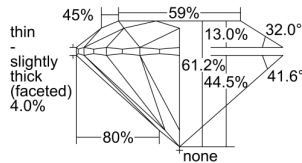

GIA®

FACSIMILE

GIA REPORT 1499927233

Verify this report at GIA.edu

GIA NATURAL DIAMOND DOSSIER®

July 16, 2024
GIA Report Number 1499927233
Shape and Cutting Style ..... Round Brilliant
Measurements ..... 4.31 - 4.34 x 2.65 mm

GRADING RESULTS

Carat Weight ..... 0.30 carat
Color Grade ..... H
Clarity Grade VVS1
Cut Grade ..... Excellent

ADDITIONAL GRADING INFORMATION

Polish ..... Excellent
Symmetry ..... Excellent
Fluorescence ..... None
Clarity Characteristics ..... Pinpoint, Feather
Inscription(s): GIA 1499927233

PROPORTIONS

Profile to actual proportions

GRADING SCALES

GIA COLOR SCALE	GIA CLARITY SCALE	GIA CUT SCALE	
D	FLAWLESS	EXCELLENT	
E	INTERNALLY FLAWLESS		
F		VVS₁	VERY GOOD
G	VVS₂		
H	VS₁	GOOD	
I	VS₂		
J	SI₁	FAIR	
K	SI₂		
L	I₁	POOR	
M	I₂		
N	I₃		
O			
P			
Q			
R			
S			
T			
U			
V			
W			
X			
Y			
Z