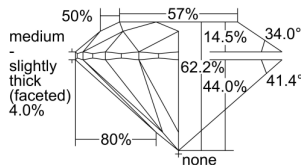

GIA®

FACSIMILE

GIA REPORT 1499930225

Verify this report at GIA.edu

GIA NATURAL DIAMOND DOSSIER®

July 17, 2024
GIA Report Number 1499930225
Shape and Cutting Style ..... Round Brilliant
Measurements ..... 4.81 - 4.83 x 3.00 mm

GRADING RESULTS

Carat Weight ..... 0.42 carat
Color Grade ..... H
Clarity Grade VS1
Cut Grade ..... Excellent

ADDITIONAL GRADING INFORMATION

Polish ..... Excellent
Symmetry ..... Excellent
Fluorescence ..... None
Clarity Characteristics ..... Cloud, Pinpoint
Inscription(s): GIA 1499930225

PROPORTIONS

Profile to actual proportions

GRADING SCALES

GIA COLOR SCALE	GIA CLARITY SCALE	GIA CUT SCALE	
D	FLAWLESS	EXCELLENT	
E	INTERNALLY FLAWLESS		
F		VVS₁	VERY GOOD
G	VVS₂		
H	VS₁	GOOD	
I	VS₂		
J	SI₁	FAIR	
K	SI₂		
L	I₁	POOR	
M			
N			
O	I₂		
P			
Q	I₃		
R			
S			
T			
U			
V			
W			
X			
Y			
Z