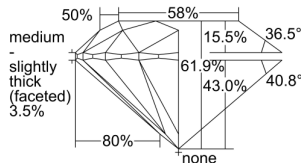

GIA®

FACSIMILE

GIA REPORT 1499934243

Verify this report at GIA.edu

GIA NATURAL DIAMOND DOSSIER®

July 16, 2024
GIA Report Number 1499934243
Shape and Cutting Style ..... Round Brilliant
Measurements ..... 5.39 - 5.42 x 3.35 mm

GRADING RESULTS

Carat Weight ..... 0.60 carat
Color Grade ..... J
Clarity Grade VS2
Cut Grade ..... Excellent

ADDITIONAL GRADING INFORMATION

Polish ..... Excellent
Symmetry ..... Excellent
Fluorescence ..... None
Clarity Characteristics ..... Cloud, Crystal
Inscription(s): GIA 1499934243

PROPORTIONS

Profile to actual proportions