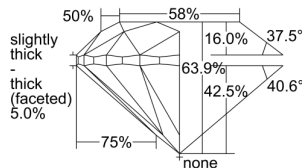

GIA®

FACSIMILE

GIA REPORT 1499934371

Verify this report at GIA.edu

GIA NATURAL DIAMOND DOSSIER®

July 17, 2024
GIA Report Number 1499934371
Shape and Cutting Style ..... Round Brilliant
Measurements ..... 4.95 - 5.00 x 3.18 mm

GRADING RESULTS

Carat Weight ..... 0.50 carat
Color Grade L
Clarity Grade VS1
Cut Grade ..... Very Good

ADDITIONAL GRADING INFORMATION

Polish ..... Very Good
Symmetry ..... Very Good
Fluorescence ..... Faint
Clarity Characteristics..... Crystal, Pinpoint
Inscription(s): GIA 1499934371

PROPORTIONS

Profile to actual proportions