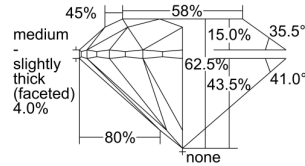

GIA®

FACSIMILE

GIA REPORT 1499939569

Verify this report at GIA.edu

GIA NATURAL DIAMOND DOSSIER®

July 16, 2024
GIA Report Number 1499939569
Shape and Cutting Style ..... Round Brilliant
Measurements ..... 4.68 - 4.72 x 2.94 mm

GRADING RESULTS

Carat Weight ..... 0.40 carat
Color Grade ..... F
Clarity Grade S11
Cut Grade ..... Excellent

ADDITIONAL GRADING INFORMATION

Polish ..... Excellent
Symmetry ..... Excellent
Fluorescence ..... None
Clarity Characteristics..... Crystal, Cloud, Feather
Inscription(s): GIA 1499939569

PROPORTIONS

Profile to actual proportions