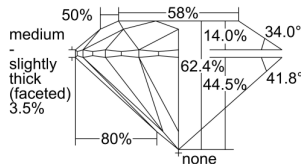

GIA®

FACSIMILE

GIA REPORT

1499942443

Verify this report at GIA.edu

GIA NATURAL DIAMOND DOSSIER®

July 17, 2024
GIA Report Number 1499942443
Shape and Cutting Style ..... Round Brilliant
Measurements ..... 3.68 - 3.70 x 2.30 mm

GRADING RESULTS

Carat Weight ..... 0.19 carat
Color Grade ..... D
Clarity Grade VS1
Cut Grade ..... Excellent

ADDITIONAL GRADING INFORMATION

Polish ..... Excellent
Symmetry ..... Excellent
Fluorescence ..... None
Clarity Characteristics ..... Feather, Pinpoint
Inscription(s): GIA 1499942443

PROPORTIONS

Profile to actual proportions

GRADING SCALES

GIA COLOR SCALE	GIA CLARITY SCALE	GIA CUT SCALE	
D	FLAWLESS	EXCELLENT	
E	INTERNALLY FLAWLESS		
F		VVS₁	VERY GOOD
G	VVS₂		
H	VS₁	GOOD	
I	VS₂		
J	SI₁	FAIR	
K	SI₂		
L	I₁	POOR	
M	I₂		
N	I₃		
O			
P			
Q			
R			
S			
T			
U			
V			
W			
X			
Y			
Z