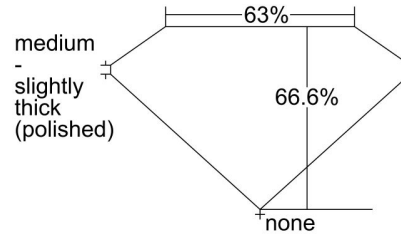

PROPORTIONS

Profile not to actual proportions