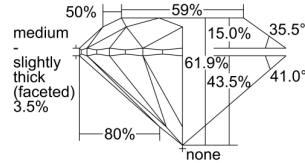

GIA®

FACSIMILE

GIA REPORT 1499950834

Verify this report at GIA.edu

GIA NATURAL DIAMOND DOSSIER®

July 18, 2024
GIA Report Number 1499950834
Shape and Cutting Style ..... Round Brilliant
Measurements ..... 4.74 - 4.78 x 2.95 mm

GRADING RESULTS

Carat Weight ..... 0.41 carat
Color Grade ..... G
Clarity Grade VS1
Cut Grade ..... Excellent

ADDITIONAL GRADING INFORMATION

Polish ..... Excellent
Symmetry ..... Excellent
Fluorescence ..... None
Clarity Characteristics ..... Crystal, Cloud
Inscription(s): GIA 1499950834

PROPORTIONS

Profile to actual proportions

GRADING SCALES

GIA COLOR SCALE

COLORESS	D
	E
	F
	G
	H
	I
	J
NEAR COLORESS	K
	L
Faint	M
	N
	O
	P
	Q
	R
	S
	T
	U
	V
	W
	X
	Y
Light	Z

GIA CLARITY SCALE

FLAWLESS	INTERNAL FLAWLESS	
		FLAWLESS
VERY VERY SLIGHTLY INCLUDED	VVS₁	
	VVS₂	
VERY SLIGHTLY INCLUDED	VS₁	
	VS₂	
SLIGHTLY INCLUDED	SI₁	
	SI₂	
INCLUDED	I₁	
	I₂	
	I₃	

GIA CUT SCALE

EXCELLENT
VERY GOOD
GOOD
FAIR
POOR