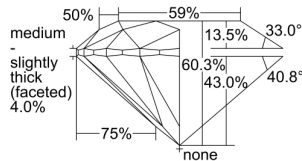

GIA®

FACSIMILE

GIA REPORT 1499962558

Verify this report at GIA.edu

GIA NATURAL DIAMOND DOSSIER®

July 23, 2024
GIA Report Number 1499962558
Shape and Cutting Style ..... Round Brilliant
Measurements ..... 6.33 - 6.37 x 3.83 mm

GRADING RESULTS

Carat Weight ..... 0.95 carat
Color Grade ..... H
Clarity Grade S11
Cut Grade ..... Excellent

ADDITIONAL GRADING INFORMATION

Polish ..... Excellent
Symmetry ..... Excellent
Fluorescence ..... Strong Blue
Clarity Characteristics ..... Crystal
Inscription(s): GIA 1499962558

PROPORTIONS

Profile to actual proportions

GRADING SCALES

GIA COLOR SCALE	GIA CLARITY SCALE	GIA CUT SCALE	
D	FLAWLESS	EXCELLENT	
E	INTERNALLY FLAWLESS		
F		VVS₁	VERY GOOD
G	VVS₂		
H	VS₁	GOOD	
I	VS₂		
J	S1₁	FAIR	
K	S1₂		
L	I₁	POOR	
M	I₂		
N	I₃		
O			
P			
Q			
R			
S			
T			
U			
V			
W			
X			
Y			
Z