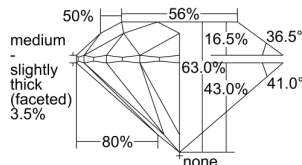

GIA®

FACSIMILE

GIA REPORT 1499963679

Verify this report at GIA.edu

GIA NATURAL DIAMOND DOSSIER®

July 18, 2024
GIA Report Number 1499963679
Shape and Cutting Style ..... Round Brilliant
Measurements ..... 5.08 - 5.10 x 3.20 mm

GRADING RESULTS

Carat Weight ..... 0.51 carat
Color Grade ..... G
Clarity Grade S11
Cut Grade ..... Excellent

ADDITIONAL GRADING INFORMATION

Polish ..... Excellent
Symmetry ..... Excellent
Fluorescence ..... None
Clarity Characteristics ..... Crystal
Inscription(s): GIA 1499963679

PROPORTIONS

Profile to actual proportions

GRADING SCALES

GIA COLOR SCALE

COLOREDNESS	D
	E
	F
	G
	H
	I
	J
NEAR COLORLESS	K
	L
Faint	M
	N
	O
	P
	Q
	R
	S
	T
	U
	V
	W
	X
	Y
Light	Z

GIA CLARITY SCALE

FLAWLESS	VERY VERY SLIGHTLY INCLUDED	VVS₁	
			VVS₂
INTERNALLY FLAWLESS	VERY SLIGHTLY INCLUDED	VS₁	
		VS₂	
S11	SLIGHTLY INCLUDED	SI₁	
		SI₂	
I₁	INCLUDED	I₁	
		I₂	
		I₃	

GIA CUT SCALE

EXCELLENT	VERY GOOD	GOOD	FAIR	POOR