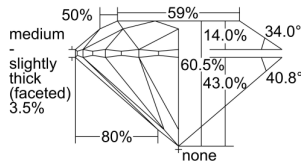

GIA®

FACSIMILE

GIA REPORT 1499972186

Verify this report at GIA.edu

GIA NATURAL DIAMOND DOSSIER®

July 19, 2024
GIA Report Number 1499972186
Shape and Cutting Style ..... Round Brilliant
Measurements ..... 4.38 - 4.40 x 2.66 mm

GRADING RESULTS

Carat Weight ..... 0.31 carat
Color Grade ..... D
Clarity Grade S11
Cut Grade ..... Excellent

ADDITIONAL GRADING INFORMATION

Polish ..... Excellent
Symmetry ..... Excellent
Fluorescence ..... None
Clarity Characteristics ..... Cloud, Crystal
Inscription(s): GIA 1499972186

PROPORTIONS

Profile to actual proportions

GRADING SCALES

GIA COLOR SCALE	GIA CLARITY SCALE	GIA CUT SCALE	
D	FLAWLESS	EXCELLENT	
E	INTERNALLY FLAWLESS		
F		VVS₁	VERY GOOD
G	VVS₂		
H	VS₁	GOOD	
I	VS₂		
J	S1₁	FAIR	
K	S1₂		
L	I₁	POOR	
M	I₂		
N	I₃		
O			
P			
Q			
R			
S			
T			
U			
V			
W			
X			
Y			
Z