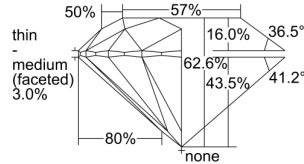

GIA®

FACSIMILE

GIA REPORT 1499973214

Verify this report at GIA.edu

GIA NATURAL DIAMOND DOSSIER®

July 22, 2024
GIA Report Number 1499973214
Shape and Cutting Style ..... Round Brilliant
Measurements ..... 4.46 - 4.49 x 2.80 mm

GRADING RESULTS

Carat Weight ..... 0.34 carat
Color Grade ..... E
Clarity Grade VS2
Cut Grade ..... Excellent

ADDITIONAL GRADING INFORMATION

Polish ..... Excellent
Symmetry ..... Excellent
Fluorescence ..... None
Clarity Characteristics ..... Crystal, Cloud
Inscription(s): GIA 1499973214

PROPORTIONS

Profile to actual proportions

GRADING SCALES

GIA COLOR SCALE	GIA CLARITY SCALE	GIA CUT SCALE	
D	FLAWLESS	EXCELLENT	
E	INTERNALLY FLAWLESS		
F		VVS₁	VERY GOOD
G	VVS₂		
H	VS₁	GOOD	
I	VS₂		
J	SI₁	FAIR	
K	SI₂		
L	I₁	POOR	
M	I₂		
N	I₃		
O			
P			
Q			
R			
S			
T			
U			
V			
W			
X			
Y			
Z