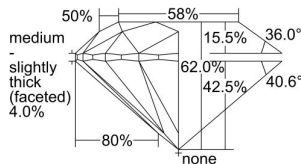

GIA®

FACSIMILE

GIA REPORT 1499975911

Verify this report at GIA.edu

GIA NATURAL DIAMOND DOSSIER®

July 22, 2024
GIA Report Number 1499975911
Shape and Cutting Style ..... Round Brilliant
Measurements ..... 5.92 - 5.95 x 3.68 mm

GRADING RESULTS

Carat Weight ..... 0.80 carat
Color Grade I
Clarity Grade VS1
Cut Grade ..... Excellent

ADDITIONAL GRADING INFORMATION

Polish ..... Excellent
Symmetry ..... Excellent
Fluorescence ..... None
Clarity Characteristics ..... Cloud, Pinpoint
Inscription(s): GIA 1499975911

PROPORTIONS

Profile to actual proportions