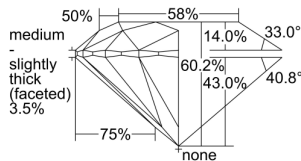

GIA®

FACSIMILE

GIA REPORT 1499978844

Verify this report at GIA.edu

GIA NATURAL DIAMOND DOSSIER®

July 23, 2024
GIA Report Number 1499978844
Shape and Cutting Style ..... Round Brilliant
Measurements ..... 4.81 - 4.84 x 2.91 mm

GRADING RESULTS

Carat Weight ..... 0.41 carat
Color Grade L
Clarity Grade VVS1
Cut Grade ..... Excellent

ADDITIONAL GRADING INFORMATION

Polish ..... Excellent
Symmetry ..... Excellent
Fluorescence ..... None
Clarity Characteristics ..... Feather
Inscription(s): GIA 1499978844

PROPORTIONS

GRADING SCALES

GIA COLOR SCALE	GIA CLARITY SCALE	GIA CUT SCALE	
D	FLAWLESS	EXCELLENT	
E	INTERNALLY FLAWLESS		
F		VVS₁	VERY GOOD
G	VVS₂		
H	VS₁	GOOD	
I	VS₂		
J	SI₁	FAIR	
K	SI₂		
L	I₁	POOR	
M			
N			
O	I₂		
P			
Q			
R	I₃		
S			
T			
U			
V			
W			
X			
Y			
Z