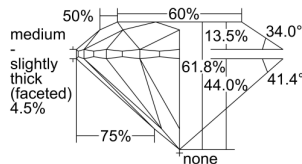

GIA®

FACSIMILE

GIA REPORT

1499981343

Verify this report at GIA.edu

GIA NATURAL DIAMOND DOSSIER®

July 26, 2024
GIA Report Number 1499981343
Shape and Cutting Style ..... Round Brilliant
Measurements ..... 4.45 - 4.48 x 2.76 mm

GRADING RESULTS

Carat Weight ..... 0.34 carat
Color Grade ..... H
Clarity Grade VS2
Cut Grade ..... Excellent

ADDITIONAL GRADING INFORMATION

Polish ..... Excellent
Symmetry ..... Excellent
Fluorescence ..... None
Clarity Characteristics ..... Cloud
Inscription(s): GIA 1499981343

PROPORTIONS

Profile to actual proportions

GRADING SCALES

GIA COLOR SCALE	GIA CLARITY SCALE	GIA CUT SCALE	
D	FLAWLESS	EXCELLENT	
E	INTERNALLY FLAWLESS		
F		VVS₁	VERY GOOD
G	VVS₂		
H	VS₁	GOOD	
I	VS₂		
J	SI₁	FAIR	
K	SI₂		
L	I₁	POOR	
M	I₂		
N	I₃		
O			
P			
Q			
R			
S			
T			
U			
V			
W			
X			
Y			
Z