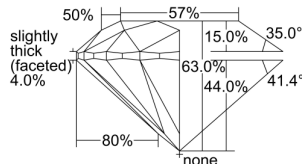

GIA®

FACSIMILE

GIA REPORT 1499982297

Verify this report at GIA.edu

GIA NATURAL DIAMOND DOSSIER®

July 25, 2024
GIA Report Number 1499982297
Shape and Cutting Style ..... Round Brilliant
Measurements ..... 4.52 - 4.54 x 2.85 mm

GRADING RESULTS

Carat Weight ..... 0.36 carat
Color Grade ..... D
Clarity Grade VS1
Cut Grade ..... Excellent

ADDITIONAL GRADING INFORMATION

Polish ..... Excellent
Symmetry ..... Excellent
Fluorescence ..... Medium Blue
Clarity Characteristics..... Crystal, Needle, Pinpoint
Inscription(s): GIA 1499982297

PROPORTIONS

Profile to actual proportions

GRADING SCALES

GIA COLOR SCALE

COLORESS	D
	E
	F
	G
	H
	I
	J
NEAR COLORESS	K
	L
Faint	M
	N
	O
	P
	Q
	R
	S
	T
	U
	V
	W
	X
	Y
Light	Z

GIA CLARITY SCALE

	FLAWLESS
	INTERNALLY FLAWLESS
VERY VERY SLIGHTLY INCLUDED	VVS₁
	VVS₂
VERY SLIGHTLY INCLUDED	VS₁
	VS₂
SLIGHTLY INCLUDED	SI₁
	SI₂
	I₁
	I₂
INCLUDED	I₃

GIA CUT SCALE

	EXCELLENT
	VERY GOOD
	GOOD
	FAIR
	POOR