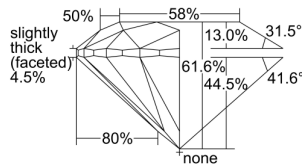

GIA®

FACSIMILE

GIA REPORT 1499985171

Verify this report at GIA.edu

GIA NATURAL DIAMOND DOSSIER®

July 22, 2024
GIA Report Number 1499985171
Shape and Cutting Style ..... Round Brilliant
Measurements ..... 4.53 - 4.56 x 2.80 mm

GRADING RESULTS

Carat Weight ..... 0.35 carat
Color Grade ..... F
Clarity Grade S11
Cut Grade ..... Excellent

ADDITIONAL GRADING INFORMATION

Polish ..... Excellent
Symmetry ..... Excellent
Fluorescence ..... None
Clarity Characteristics ..... Crystal
Inscription(s): GIA 1499985171

PROPORTIONS

Profile to actual proportions