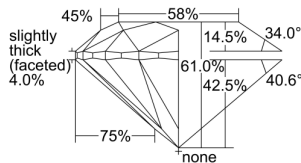

GIA®

FACSIMILE

GIA REPORT 1499987156

Verify this report at GIA.edu

GIA NATURAL DIAMOND DOSSIER®

July 23, 2024
GIA Report Number 1499987156
Shape and Cutting Style ..... Round Brilliant
Measurements ..... 4.87 - 4.88 x 2.98 mm

GRADING RESULTS

Carat Weight ..... 0.44 carat
Color Grade I
Clarity Grade VS1
Cut Grade ..... Excellent

ADDITIONAL GRADING INFORMATION

Polish ..... Excellent
Symmetry ..... Excellent
Fluorescence ..... None
Clarity Characteristics ..... Cloud, Pinpoint
Inscription(s): GIA 1499987156

PROPORTIONS

Profile to actual proportions

GRADING SCALES

GIA COLOR SCALE

COLORESS	D
	E
	F
	G
	H
	I
	J
NEAR COLORESS	K
	L
Faint	M
	N
	O
	P
	Q
Very Light	R
	S
	T
	U
	V
	W
	X
	Y
Light	Z

GIA CLARITY SCALE

FLAWLESS	INTERNAL FLAWLESS	
		FLAWLESS
VERY VERY SLIGHTLY INCLUDED	VVS₁	
	VVS₂	
VERY SLIGHTLY INCLUDED	VS₁	
	VS₂	
SLIGHTLY INCLUDED	SI₁	
	SI₂	
INCLUDED	I₁	
	I₂	
	I₃	

GIA CUT SCALE

EXCELLENT	
	VERY GOOD
GOOD	
FAIR	
POOR