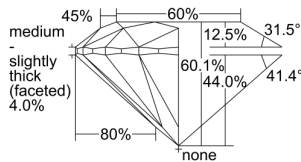

GIA®

FACSIMILE

GIA REPORT 1499987831

Verify this report at GIA.edu

GIA NATURAL DIAMOND DOSSIER®

July 22, 2024
GIA Report Number 1499987831
Shape and Cutting Style ..... Round Brilliant
Measurements ..... 4.91 - 4.96 x 2.97 mm

GRADING RESULTS

Carat Weight ..... 0.44 carat
Color Grade I
Clarity Grade VS2
Cut Grade ..... Excellent

ADDITIONAL GRADING INFORMATION

Polish ..... Excellent
Symmetry ..... Excellent
Fluorescence ..... None
Clarity Characteristics ..... Cloud, Crystal
Inscription(s): GIA 1499987831

PROPORTIONS

Profile to actual proportions

GRADING SCALES

GIA COLOR SCALE	GIA CLARITY SCALE	GIA CUT SCALE	
D	FLAWLESS	EXCELLENT	
E	INTERNALLY FLAWLESS		
F		VVS₁	VERY GOOD
G	VVS₂		
H	VS₁	GOOD	
I	VS₂		
J	SI₁	FAIR	
K	SI₂		
L	I₁	POOR	
M	I₂		
N	I₃		
O			
P			
Q			
R			
S			
T			
U			
V			
W			
X			
Y			
Z