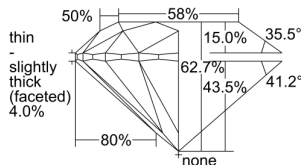

GIA®

FACSIMILE

GIA REPORT 1499988349

Verify this report at GIA.edu

GIA NATURAL DIAMOND DOSSIER®

July 24, 2024
GIA Report Number 1499988349
Shape and Cutting Style ..... Round Brilliant
Measurements ..... 4.26 - 4.28 x 2.67 mm

GRADING RESULTS

Carat Weight ..... 0.30 carat
Color Grade ..... F
Clarity Grade VS1
Cut Grade ..... Excellent

ADDITIONAL GRADING INFORMATION

Polish ..... Excellent
Symmetry ..... Excellent
Fluorescence ..... None
Clarity Characteristics ..... Cloud, Pinpoint
Inscription(s): GIA 1499988349

PROPORTIONS

GRADING SCALES

GIA COLOR SCALE	GIA CLARITY SCALE	GIA CUT SCALE	
D	FLAWLESS	EXCELLENT	
E	INTERNALLY FLAWLESS		
F		VVS₁	VERY GOOD
G	VVS₂		
H	VS₁	GOOD	
I	VS₂		
J	SI₁	FAIR	
K	SI₂		
L	I₁	POOR	
M	I₂		
N	I₃		
O			
P			
Q			
R			
S			
T			
U			
V			
W			
X			
Y			
Z