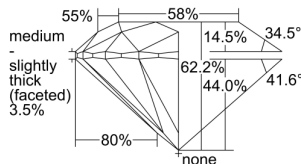

GIA®

FACSIMILE

GIA REPORT 1503004754

Verify this report at GIA.edu

GIA NATURAL DIAMOND DOSSIER®

July 24, 2024
GIA Report Number 1503004754
Shape and Cutting Style ..... Round Brilliant
Measurements ..... 4.43 - 4.46 x 2.77 mm

GRADING RESULTS

Carat Weight ..... 0.33 carat
Color Grade ..... F
Clarity Grade VS1
Cut Grade ..... Excellent

ADDITIONAL GRADING INFORMATION

Polish ..... Excellent
Symmetry ..... Excellent
Fluorescence ..... None
Clarity Characteristics ..... Feather, Pinpoint
Inscription(s): GIA 1503004754

PROPORTIONS

Profile to actual proportions

GRADING SCALES

GIA COLOR SCALE

COLOREDNESS	D
	E
	F
	G
	H
	I
	J
NEAR COLORLESS	K
	L
FAIN	M
	N
	O
	P
	Q
VERY LIGHT	R
	S
	T
	U
	V
	W
	X
	Y
LIGHT	Z

GIA CLARITY SCALE

VERY VERY SLIGHTLY INCLUDED	FLAWLESS
	INTERNALLY FLAWLESS
VERY SLIGHTLY INCLUDED	VVS₁
	VVS₂
SLIGHTLY INCLUDED	VS₁
	VS₂
INCLUDED	SI₁
	SI₂
INCLUDED	I₁
	I₂
	I₃

GIA CUT SCALE

EXCELLENT
VERY GOOD
GOOD
FAIR
POOR