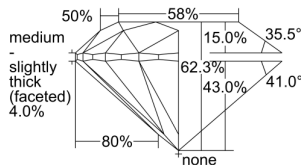

GIA®

FACSIMILE

GIA REPORT 1503011048

Verify this report at GIA.edu

GIA NATURAL DIAMOND DOSSIER®

July 24, 2024
GIA Report Number 1503011048
Shape and Cutting Style ..... Round Brilliant
Measurements ..... 4.58 - 4.59 x 2.86 mm

GRADING RESULTS

Carat Weight ..... 0.37 carat
Color Grade ..... D
Clarity Grade S11
Cut Grade ..... Excellent

ADDITIONAL GRADING INFORMATION

Polish ..... Excellent
Symmetry ..... Excellent
Fluorescence ..... Faint
Clarity Characteristics ..... Crystal, Cloud
Inscription(s): GIA 1503011048

PROPORTIONS

Profile to actual proportions

GRADING SCALES

GIA COLOR SCALE	GIA CLARITY SCALE	GIA CUT SCALE	
D	FLAWLESS	EXCELLENT	
E	INTERNALLY FLAWLESS		
F		VVS₁	VERY GOOD
G	VVS₂		
H	VS₁	GOOD	
I	VS₂		
J	S1₁	FAIR	
K	S1₂		
L	I₁	POOR	
M	I₂		
N	I₃		
O			
P			
Q			
R			
S			
T			
U			
V			
W			
X			
Y			
Z