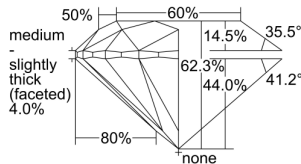

GIA®

FACSIMILE

GIA REPORT 1503015651

Verify this report at GIA.edu

GIA NATURAL DIAMOND DOSSIER®

July 25, 2024
GIA Report Number 1503015651
Shape and Cutting Style ..... Round Brilliant
Measurements ..... 5.97 - 6.02 x 3.74 mm

GRADING RESULTS

Carat Weight ..... 0.84 carat
Color Grade ..... D
Clarity Grade SI2
Cut Grade ..... Excellent

ADDITIONAL GRADING INFORMATION

Polish ..... Excellent
Symmetry ..... Excellent
Fluorescence ..... Medium Blue
Clarity Characteristics ..... Crystal, Cloud
Inscription(s): GIA 1503015651

PROPORTIONS

Profile to actual proportions