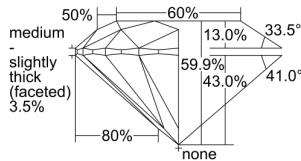

GIA®

FACSIMILE

GIA REPORT 1503015974

Verify this report at GIA.edu

GIA NATURAL DIAMOND DOSSIER®

July 26, 2024
GIA Report Number 1503015974
Shape and Cutting Style ..... Round Brilliant
Measurements ..... 4.33 - 4.35 x 2.60 mm

GRADING RESULTS

Carat Weight ..... 0.30 carat
Color Grade ..... F
Clarity Grade VS2
Cut Grade ..... Excellent

ADDITIONAL GRADING INFORMATION

Polish ..... Excellent
Symmetry ..... Excellent
Fluorescence ..... Faint
Clarity Characteristics ..... Cloud
Inscription(s): GIA 1503015974

PROPORTIONS

Profile to actual proportions

GRADING SCALES

GIA COLOR SCALE	GIA CLARITY SCALE	GIA CUT SCALE	
D	FLAWLESS	EXCELLENT	
E	INTERNALLY FLAWLESS		
F		VVS₁	VERY GOOD
G	VVS₂		
H	VS₁	GOOD	
I	VS₂		
J	SI₁	FAIR	
K	SI₂		
L	I₁	POOR	
M	I₂		
N	I₃		
O			
P			
Q			
R			
S			
T			
U			
V			
W			
X			
Y			
Z