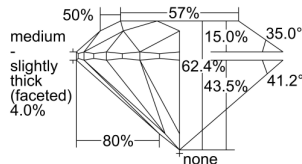

GIA®

FACSIMILE

GIA REPORT 1503015978

Verify this report at GIA.edu

GIA NATURAL DIAMOND DOSSIER®

July 25, 2024
GIA Report Number 1503015978
Shape and Cutting Style ..... Round Brilliant
Measurements ..... 4.70 - 4.73 x 2.94 mm

GRADING RESULTS

Carat Weight ..... 0.40 carat
Color Grade ..... F
Clarity Grade VS2
Cut Grade ..... Excellent

ADDITIONAL GRADING INFORMATION

Polish ..... Excellent
Symmetry ..... Excellent
Fluorescence ..... None
Clarity Characteristics ..... Cloud
Inscription(s): GIA 1503015978

PROPORTIONS

Profile to actual proportions

GRADING SCALES

GIA COLOR SCALE	GIA CLARITY SCALE	GIA CUT SCALE	
D	FLAWLESS	EXCELLENT	
E	INTERNALLY FLAWLESS		
F		VVS₁	VERY GOOD
G	VVS₂		
H	VS₁	GOOD	
I	VS₂		
J	SI₁	FAIR	
K	SI₂		
L	I₁	POOR	
M	I₂		
N	I₃		
O			
P			
Q			
R			
S			
T			
U			
V			
W			
X			
Y			
Z