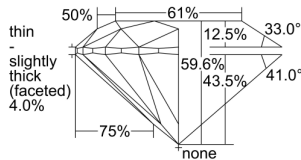

GIA®

FACSIMILE

GIA REPORT 1503029749

Verify this report at GIA.edu

GIA NATURAL DIAMOND DOSSIER®

July 26, 2024
GIA Report Number 1503029749
Shape and Cutting Style ..... Round Brilliant
Measurements ..... 4.78 - 4.80 x 2.85 mm

GRADING RESULTS

Carat Weight ..... 0.40 carat
Color Grade ..... G
Clarity Grade VVS2
Cut Grade ..... Excellent

ADDITIONAL GRADING INFORMATION

Polish ..... Excellent
Symmetry ..... Excellent
Fluorescence ..... None
Clarity Characteristics..... Indented Natural, Surface Graining
Inscription(s): GIA 1503029749

PROPORTIONS

Profile to actual proportions

GRADING SCALES

GIA COLOR SCALE	GIA CLARITY SCALE	GIA CUT SCALE	
D	FLAWLESS	EXCELLENT	
E	INTERNALLY FLAWLESS		
F		VVS₁	VERY GOOD
G	VVS₂		
H	VS₁	GOOD	
I	VS₂		
J	SI₁	FAIR	
K	SI₂		
L	I₁	POOR	
M	I₂		
N	I₃		
O			
P			
Q			
R			
S			
T			
U			
V			
W			
X			
Y			
Z