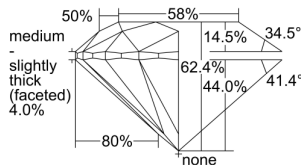

GIA®

FACSIMILE

GIA REPORT 1503033406

Verify this report at GIA.edu

GIA NATURAL DIAMOND DOSSIER®

July 29, 2024
GIA Report Number 1503033406
Shape and Cutting Style ..... Round Brilliant
Measurements ..... 4.33 - 4.35 x 2.71 mm

GRADING RESULTS

Carat Weight ..... 0.31 carat
Color Grade ..... G
Clarity Grade VVS1
Cut Grade ..... Excellent

ADDITIONAL GRADING INFORMATION

Polish ..... Excellent
Symmetry ..... Excellent
Fluorescence ..... Medium Blue
Clarity Characteristics..... Cloud, Pinpoint, Internal Graining,
Indented Natural

Inscription(s): GIA 1503033406

PROPORTIONS

Profile to actual proportions

GRADING SCALES

GIA COLOR SCALE	GIA CLARITY SCALE	GIA CUT SCALE	
D	FLAWLESS	EXCELLENT	
E	INTERNALLY FLAWLESS		
F		VVS₁	VERY GOOD
G	VVS₂		
H	VS₁	GOOD	
I	VS₂		
J	SI₁	FAIR	
K	SI₂		
L	I₁	POOR	
M	I₂		
N	I₃		
O			
P			
Q			
R			
S			
T			
U			
V			
W			
X			
Y			
Z