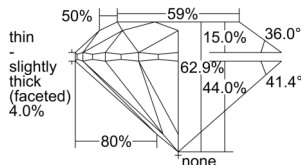

GIA®

FACSIMILE

GIA REPORT 1503033414

Verify this report at GIA.edu

GIA NATURAL DIAMOND DOSSIER®

July 31, 2024
GIA Report Number 1503033414
Shape and Cutting Style ..... Round Brilliant
Measurements ..... 5.02 - 5.08 x 3.17 mm

GRADING RESULTS

Carat Weight ..... 0.50 carat
Color Grade ..... F
Clarity Grade VS2
Cut Grade ..... Very Good

ADDITIONAL GRADING INFORMATION

Polish ..... Excellent
Symmetry ..... Very Good
Fluorescence ..... Medium Blue
Clarity Characteristics..... Crystal, Indented Natural
Inscription(s): GIA 1503033414

PROPORTIONS

Profile to actual proportions

GRADING SCALES

GIA COLOR SCALE	GIA CLARITY SCALE	GIA CUT SCALE	
D	FLAWLESS	EXCELLENT	
E	INTERNALLY FLAWLESS		
F		VVS₁	VERY GOOD
G	VVS₂		
H	VS₁	GOOD	
I	VS₂		
J	SI₁	FAIR	
K	SI₂		
L	I₁	POOR	
M	I₂		
N	I₃		
O			
P			
Q			
R			
S			
T			
U			
V			
W			
X			
Y			
Z