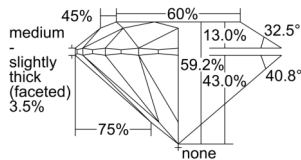

GIA®

FACSIMILE

GIA REPORT 1503035599

Verify this report at GIA.edu

GIA NATURAL DIAMOND DOSSIER®

August 12, 2024
GIA Report Number 1503035599
Shape and Cutting Style ..... Round Brilliant
Measurements ..... 4.36 - 4.39 x 2.59 mm

GRADING RESULTS

Carat Weight ..... 0.30 carat
Color Grade ..... H
Clarity Grade VS1
Cut Grade ..... Excellent

ADDITIONAL GRADING INFORMATION

Polish ..... Excellent
Symmetry ..... Excellent
Fluorescence ..... Medium Blue
Clarity Characteristics ..... Crystal, Pinpoint
Inscription(s): GIA 1503035599

PROPORTIONS

Profile to actual proportions

GRADING SCALES

GIA COLOR SCALE	GIA CLARITY SCALE	GIA CUT SCALE
COLOURLESS	FLAWLESS	EXCELLENT
D	INTERNALLY FLAWLESS	
E	VVS₁	VERY GOOD
F		
G	VVS₂	
H	VS₁	GOOD
I		
J	VS₂	
K	SI₁	FAIR
L		
M	SI₂	
N	I₁	POOR
O		
P	I₂	
Q	I₃	
R		
S		
T		
U		
V		
W		
X		
Y		
Z