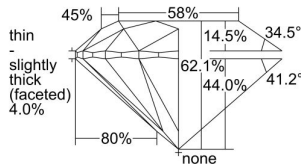

GIA®

FACSIMILE

GIA REPORT 1503037206

Verify this report at GIA.edu

GIA NATURAL DIAMOND DOSSIER®

July 26, 2024
GIA Report Number 1503037206
Shape and Cutting Style ..... Round Brilliant
Measurements ..... 5.06 - 5.10 x 3.16 mm

GRADING RESULTS

Carat Weight ..... 0.50 carat
Color Grade ..... F
Clarity Grade VS2
Cut Grade ..... Excellent

ADDITIONAL GRADING INFORMATION

Polish ..... Excellent
Symmetry ..... Excellent
Fluorescence ..... Faint
Clarity Characteristics ..... Crystal, Feather
Inscription(s): GIA 1503037206

PROPORTIONS

Profile to actual proportions