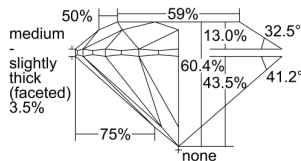

GIA®

FACSIMILE

GIA REPORT 1503037436

Verify this report at GIA.edu

GIA NATURAL DIAMOND DOSSIER®

July 29, 2024
GIA Report Number 1503037436
Shape and Cutting Style ..... Round Brilliant
Measurements ..... 4.81 - 4.83 x 2.91 mm

GRADING RESULTS

Carat Weight ..... 0.41 carat
Color Grade ..... F
Clarity Grade VS1
Cut Grade ..... Excellent

ADDITIONAL GRADING INFORMATION

Polish ..... Excellent
Symmetry ..... Excellent
Fluorescence ..... None
Clarity Characteristics..... Crystal, Needle, Pinpoint
Inscription(s): GIA 1503037436

PROPORTIONS

Profile to actual proportions

GRADING SCALES

GIA COLOR SCALE	GIA CLARITY SCALE	GIA CUT SCALE	
D	FLAWLESS	EXCELLENT	
E	INTERNALLY FLAWLESS		
F		VVS₁	VERY GOOD
G	VVS₂		
H	VS₁	GOOD	
I	VS₂		
J	SI₁	FAIR	
K	SI₂		
L	I₁	POOR	
M	I₂		
N	I₃		
O			
P			
Q			
R			
S			
T			
U			
V			
W			
X			
Y			
Z