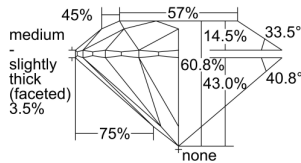

GIA®

FACSIMILE

GIA REPORT 1503037548

Verify this report at GIA.edu

GIA NATURAL DIAMOND DOSSIER®

July 29, 2024
GIA Report Number 1503037548
Shape and Cutting Style ..... Round Brilliant
Measurements ..... 3.73 - 3.75 x 2.28 mm

GRADING RESULTS

Carat Weight ..... 0.19 carat
Color Grade ..... E
Clarity Grade S11
Cut Grade ..... Excellent

ADDITIONAL GRADING INFORMATION

Polish ..... Excellent
Symmetry ..... Excellent
Fluorescence ..... Medium Blue
Clarity Characteristics ..... Cloud
Inscription(s): GIA 1503037548

PROPORTIONS

Profile to actual proportions

GRADING SCALES

GIA COLOR SCALE	GIA CLARITY SCALE	GIA CUT SCALE	
D	FLAWLESS	EXCELLENT	
E	INTERNALLY FLAWLESS		
F		VVS₁	VERY GOOD
G	VVS₂		
H	VS₁	GOOD	
I	VS₂		
J	S1₁	FAIR	
K	S1₂		
L	I₁	POOR	
M	I₂		
N	I₃		
O			
P			
Q			
R			
S			
T			
U			
V			
W			
X			
Y			
Z