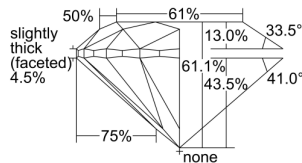

GIA®

FACSIMILE

GIA REPORT 1503040656

Verify this report at GIA.edu

GIA NATURAL DIAMOND DOSSIER®

July 29, 2024
GIA Report Number 1503040656
Shape and Cutting Style ..... Round Brilliant
Measurements ..... 5.70 - 5.72 x 3.49 mm

GRADING RESULTS

Carat Weight ..... 0.71 carat
Color Grade ..... D
Clarity Grade S11
Cut Grade ..... Excellent

ADDITIONAL GRADING INFORMATION

Polish ..... Excellent
Symmetry ..... Excellent
Fluorescence ..... Medium Blue
Clarity Characteristics ..... Feather, Crystal
Inscription(s): GIA 1503040656

PROPORTIONS

Profile to actual proportions

GRADING SCALES

GIA COLOR SCALE	GIA CLARITY SCALE	GIA CUT SCALE	
D	FLAWLESS	EXCELLENT	
E	INTERNALLY FLAWLESS		
F		VVS₁	VERY GOOD
G	VVS₂		
H	VS₁	GOOD	
I	VS₂		
J	S1₁	FAIR	
K	S1₂		
L	I₁	POOR	
M	I₂		
N	I₃		
O			
P			
Q			
R			
S			
T			
U			
V			
W			
X			
Y			
Z