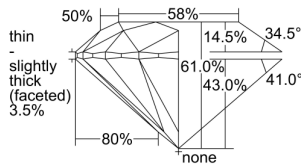

GIA®

FACSIMILE

GIA REPORT 1503041109

Verify this report at GIA.edu

GIA NATURAL DIAMOND DOSSIER®

July 30, 2024
GIA Report Number 1503041109
Shape and Cutting Style ..... Round Brilliant
Measurements ..... 5.11 - 5.13 x 3.12 mm

GRADING RESULTS

Carat Weight ..... 0.50 carat
Color Grade ..... D
Clarity Grade VS1
Cut Grade ..... Excellent

ADDITIONAL GRADING INFORMATION

Polish ..... Excellent
Symmetry ..... Excellent
Fluorescence ..... None
Clarity Characteristics ..... Needle
Inscription(s): GIA 1503041109

PROPORTIONS

Profile to actual proportions

GRADING SCALES

GIA COLOR SCALE	GIA CLARITY SCALE	GIA CUT SCALE	
D	FLAWLESS	EXCELLENT	
E	INTERNALLY FLAWLESS		
F		VVS₁	VERY GOOD
G	VVS₂		
H	VS₁	GOOD	
I	VS₂		
J	SI₁	FAIR	
K	SI₂		
L	I₁	POOR	
M	I₂		
N	I₃		
O			
P			
Q			
R			
S			
T			
U			
V			
W			
X			
Y			
Z