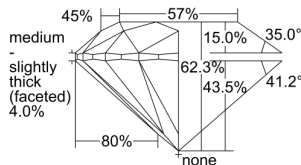

GIA®

FACSIMILE

GIA REPORT 1503052301

Verify this report at GIA.edu

GIA NATURAL DIAMOND DOSSIER®

July 29, 2024
GIA Report Number 1503052301
Shape and Cutting Style ..... Round Brilliant
Measurements ..... 4.56 - 4.59 x 2.85 mm

GRADING RESULTS

Carat Weight ..... 0.36 carat
Color Grade ..... F
Clarity Grade VS1
Cut Grade ..... Excellent

ADDITIONAL GRADING INFORMATION

Polish ..... Excellent
Symmetry ..... Excellent
Fluorescence ..... None
Clarity Characteristics ..... Feather, Cloud
Inscription(s): GIA 1503052301

PROPORTIONS

Profile to actual proportions

GRADING SCALES

GIA COLOR SCALE	GIA CLARITY SCALE	GIA CUT SCALE	
D	FLAWLESS	EXCELLENT	
E	INTERNALLY FLAWLESS		
F		VVS₁	VERY GOOD
G	VVS₂		
H	VS₁	GOOD	
I	VS₂		
J	SI₁	FAIR	
K	SI₂		
L	I₁	POOR	
M	I₂		
N	I₃		
O			
P			
Q			
R			
S			
T			
U			
V			
W			
X			
Y			
Z