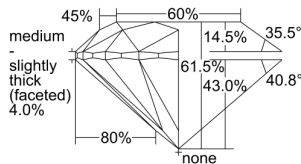

GIA®

FACSIMILE

GIA REPORT 1503053242

Verify this report at GIA.edu

GIA NATURAL DIAMOND DOSSIER®

July 30, 2024
GIA Report Number 1503053242
Shape and Cutting Style ..... Round Brilliant
Measurements ..... 4.25 - 4.30 x 2.63 mm

GRADING RESULTS

Carat Weight ..... 0.30 carat
Color Grade ..... G
Clarity Grade VS1
Cut Grade ..... Excellent

ADDITIONAL GRADING INFORMATION

Polish ..... Excellent
Symmetry ..... Very Good
Fluorescence ..... None
Clarity Characteristics..... Crystal, Pinpoint, Cloud
Inscription(s): GIA 1503053242

PROPORTIONS

Profile to actual proportions

GRADING SCALES

GIA COLOR SCALE	GIA CLARITY SCALE	GIA CUT SCALE	
D	FLAWLESS	EXCELLENT	
E	INTERNALLY FLAWLESS		
F		VVS₁	VERY GOOD
G	VVS₂		
H	VS₁	GOOD	
I	VS₂		
J	SI₁	FAIR	
K	SI₂		
L	I₁	POOR	
M	I₂		
N	I₃		
O			
P			
Q			
R			
S			
T			
U			
V			
W			
X			
Y			
Z