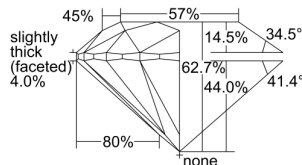

GIA®

FACSIMILE

GIA REPORT 1503055423

Verify this report at GIA.edu

GIA NATURAL DIAMOND DOSSIER®

July 29, 2024
GIA Report Number 1503055423
Shape and Cutting Style ..... Round Brilliant
Measurements ..... 5.81 - 5.84 x 3.65 mm

GRADING RESULTS

Carat Weight ..... 0.76 carat
Color Grade ..... G
Clarity Grade S11
Cut Grade ..... Excellent

ADDITIONAL GRADING INFORMATION

Polish ..... Excellent
Symmetry ..... Excellent
Fluorescence ..... Strong Blue
Clarity Characteristics ..... Crystal, Cloud
Inscription(s): GIA 1503055423

PROPORTIONS

Profile to actual proportions

GRADING SCALES

GIA COLOR SCALE	GIA CLARITY SCALE	GIA CUT SCALE	
D	FLAWLESS	EXCELLENT	
E	INTERNALLY FLAWLESS		
F		VVS₁	VERY GOOD
G	VVS₂		
H	VS₁	GOOD	
I	VS₂		
J	S1₁	FAIR	
K	S1₂		
L	I₁	POOR	
M	I₂		
N	I₃		
O			
P			
Q			
R			
S			
T			
U			
V			
W			
X			
Y			
Z