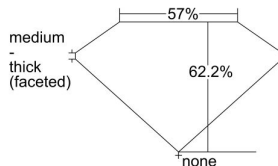

GIA®

FACSIMILE

GIA REPORT 1503064281

Verify this report at GIA.edu

GIA NATURAL DIAMOND DOSSIER®

July 30, 2024
GIA Report Number 1503064281
Shape and Cutting Style ..... Oval Brilliant
Measurements ..... 6.26 x 4.13 x 2.57 mm

GRADING RESULTS

Carat Weight ..... 0.41 carat
Color Grade ..... H
Clarity Grade SI1

ADDITIONAL GRADING INFORMATION

Polish ..... Excellent
Symmetry ..... Very Good
Fluorescence ..... None
Clarity Characteristics ..... Crystal
Inscription(s): GIA 1503064281

PROPORTIONS

Profile not to actual proportions

GRADING SCALES

GIA COLOR SCALE		GIA CLARITY SCALE			
COLORLESS	D	VERY VERY SLIGHTLY INCLUDED	FLAWLESS		
	E		INTERNALLY FLAWLESS		
	F		VVS₁		
	NEAR COLORLESS	G	VERY SLIGHTLY INCLUDED	VVS₂	
		H		VS₁	
		FAINT	I	SLIGHTLY INCLUDED	VS₂
			J		SI₁
			K		SI₂
	LIGHT	L	INCLUDED	I₁	
		M		I₂	
N		I₃			
O					
P					
Q					
R					
S					
T					
U					
V					
W					
X					
Y					
Z