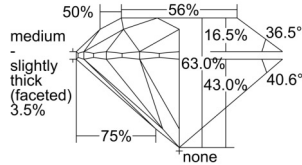

GIA®

FACSIMILE

GIA REPORT 1503067311

Verify this report at GIA.edu

GIA NATURAL DIAMOND DOSSIER®

July 31, 2024
GIA Report Number 1503067311
Shape and Cutting Style ..... Round Brilliant
Measurements ..... 5.34 - 5.37 x 3.37 mm

GRADING RESULTS

Carat Weight ..... 0.60 carat
Color Grade I
Clarity Grade VS2
Cut Grade ..... Excellent

ADDITIONAL GRADING INFORMATION

Polish ..... Excellent
Symmetry ..... Excellent
Fluorescence ..... Medium Blue
Clarity Characteristics ..... Cloud, Crystal, Feather
Inscription(s): GIA 1503067311

PROPORTIONS

Profile to actual proportions